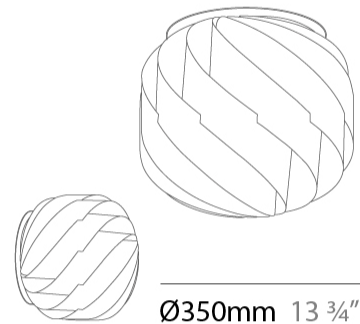

PROJECT
TYPE
SPECIFIER
QUANTITY
DATE

GLOBE SURFACE

D62019-

base number   Finish
Options

1. To build a product code in our configurator select the specify button on the base model # product page
2. To build a manual product code on this datasheet choose from the options listed below in blue font and add the suffix to the base model #

GENERAL

Series: Globe
Partner: Linea Zero
Division: Design
Installation: Surface
Product Type: Ceiling Surface
Mounting Location: Ceiling

PHYSICAL

Shape: Round
Diameter (mm): 250
Diameter (in): 9 13/16
Height (mm): 240
Height (in): 9 7/16
Diffuser: Polilux™ Shade - See Finish Options
Fixture Finish: WHI / BLK / SIL / NGD / COP / PKM
Fixture Material: Polilux™/ Metal holder
Primary Material: Non-Static Polilux

ELECTRICAL

Number of Lamps: 1
Lamp Type: LED Retrofit
Bulb Included: Bulb Not Included
Max. Wattage Per Lamp (W): 7
Lamp Base: E26
Input Voltage (V): 120
Upon Request: 277Vac / GU24

LED

OPTICAL

RATINGS AND CERTIFICATIONS

Certified By: Certified for North American Standards
IP rating: IP20