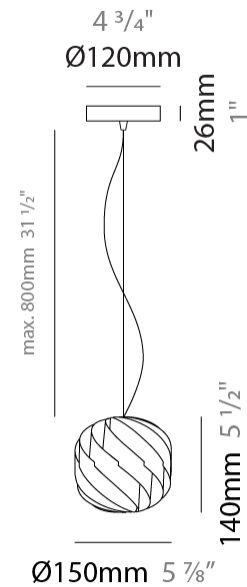

PROJECT	_____
TYPE	_____
SPECIFIER	_____
QUANTITY	_____
DATE	_____

GLOBE SUSPENSION

D61025-

base number   Finish
Options

1. To build a product code in our configurator select the specify button on the base model # product page
2. To build a manual product code on this datasheet choose from the options listed below in blue font and add the suffix to the base model #

GENERAL

Series: Globe _____
Partner: Linea Zero _____
Division: Design _____
Installation: Suspension _____
Product Type: Pendant _____
Mounting Location: Ceiling _____

PHYSICAL

Shape: Round _____
Diameter (mm): 150 _____
Diameter (in): 5 7/8 _____
Height (mm): 140 _____
Height (in): 5 1/2 _____
Max. Overall Height (mm): 940 _____
Max. Overall Height (in): 37 _____
Diffuser: Polilux™ Shade - See Finish Options _____
Fixture Finish: WHI / BLK / SIL / NGD / COP / PKM _____
Fixture Material: Polilux™/ Metal holder _____
Primary Material: Non-Static Polilux _____
Cable Details: 800mm / 31 1/2" Transparent Cable & Wire _____

ELECTRICAL

Number of Lamps: 1 _____
Lamp Type: LED Retrofit _____
Bulb Included: Bulb Not Included _____
Max. Wattage Per Lamp (W): 3 _____
Lamp Base: E12 _____
Input Voltage (V): 120 _____

LED

OPTICAL

RATINGS AND CERTIFICATIONS

Certified By: Certified for North American Standards _____
IP rating: IP20 _____