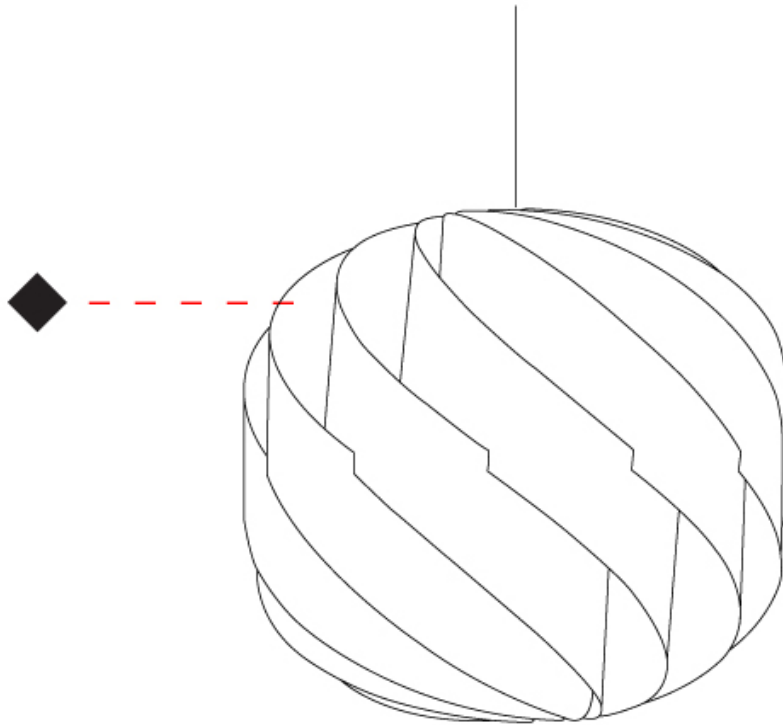

GLOBE SUSPENSION

D61020-

PROJECT	_____
TYPE	_____
SPECIFIER	_____
QUANTITY	_____
DATE	_____