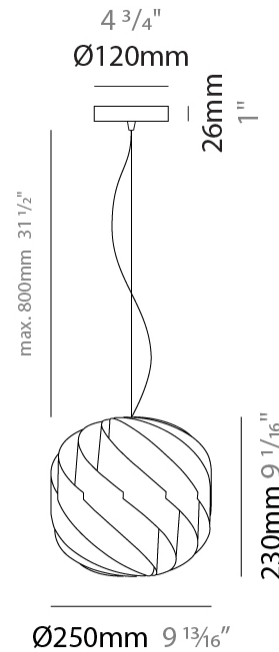

GLOBE SUSPENSION

D61024-

base number   Finish
Options

1. To build a product code in our configurator select the specify button on the base model # product page
2. To build a manual product code on this datasheet choose from the options listed below in blue font and add the suffix to the base model #

GENERAL

Series: Globe
Partner: Linea Zero
Division: Design
Installation: Suspension
Product Type: Pendant
Mounting Location: Ceiling

PHYSICAL

Shape: Round
Diameter (mm): 250
Diameter (in): 9 ¹³/₁₆
Height (mm): 230
Height (in): 9 ¹/₁₆
Max. Overall Height (mm): 1030
Max. Overall Height (in): 40 ⁹/₁₆
Diffuser: Polilux™ Shade - See Finish Options
[Fixture Finish: WHI / BLK / SIL / NGD / COP / PKM](#)
Fixture Material: Polilux™/ Metal holder
Primary Material: Non-Static Polilux
Cable Details: 800mm / 31 1/2" Transparent Cable & Wire

ELECTRICAL

Number of Lamps: 1
Lamp Type: LED Retrofit
Bulb Included: Bulb Not Included
Max. Wattage Per Lamp (W): 7
Lamp Base: E26
Input Voltage (V): 120
Upon Request: 277Vac / GU24

LED

OPTICAL

RATINGS AND CERTIFICATIONS

Certified By: Certified for North American Standards
IP rating: IP20

PROJECT
TYPE
SPECIFIER
QUANTITY
DATE