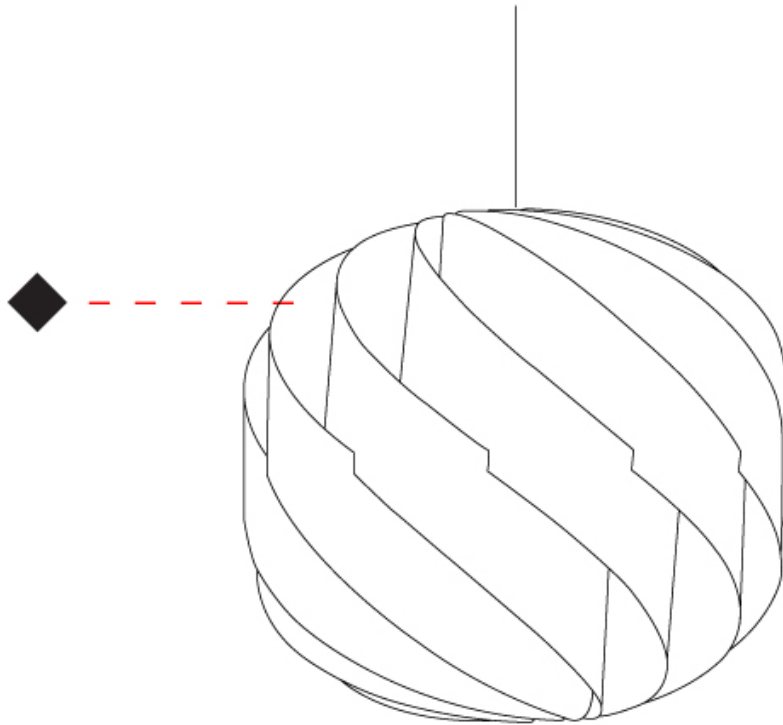

GLOBE SUSPENSION

D61025-

PROJECT _____

TYPE _____

SPECIFIER _____

QUANTITY _____

DATE _____