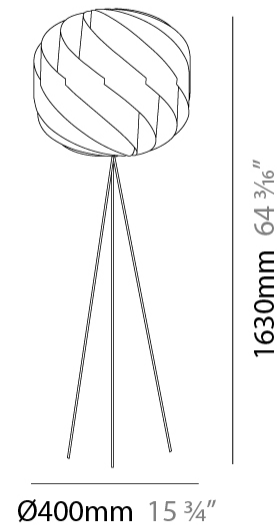

PROJECT
TYPE
SPECIFIER
QUANTITY
DATE

GLOBE PORTABLE

D64019-

base number   Finish
Options

1. To build a product code in our configurator select the specify button on the base model # product page
2. To build a manual product code on this datasheet choose from the options listed below in blue font and add the suffix to the base model #

GENERAL

Series: Globe
Partner: Linea Zero
Division: Design
Installation: Portable
Product Type: Floor
Mounting Location: Floor

PHYSICAL

Shape: Round
Diameter (mm): 400
Diameter (in): 15 3/4
Height (mm): 1630
Height (in): 64 3/16
Diffuser: Polilux™ Shade - See Finish Options
Fixture Finish: WHI / BLK / SIL / NGD / COP / PKM
Holder Finish: White
Fixture Material: Polilux™/ Metal holder
Primary Material: Non-Static Polilux

ELECTRICAL

Number of Lamps: 1
Lamp Type: LED Retrofit
Bulb Included: Bulb Not Included
Max. Wattage Per Lamp (W): 7
Lamp Base: E26
Input Voltage (V): 120
Upon Request: 277Vac / GU24

LED

OPTICAL

RATINGS AND CERTIFICATIONS

Certified By: Certified for North American Standards
IP rating: IP20