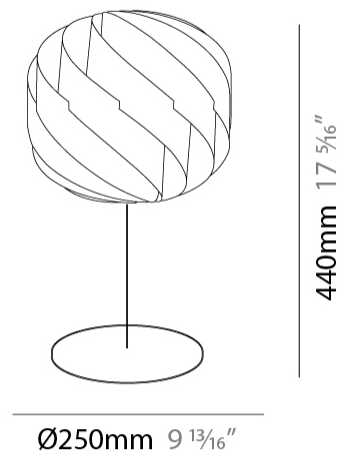

GLOBE PORTABLE

D64021-

base number   Finish
Options

1. To build a product code in our configurator select the specify button on the base model # product page
2. To build a manual product code on this datasheet choose from the options listed below in blue font and add the suffix to the base model #

GENERAL

Series: Globe
Partner: Linea Zero
Division: Design
Installation: Portable
Product Type: Table
Mounting Location: Table

PHYSICAL

Shape: Round
Diameter (mm): 250
Diameter (in): 9 ¹³/₁₆
Height (mm): 440
Height (in): 17 ⁵/₁₆
Diffuser: Polilux™ Shade - See Finish Options
Fixture Finish: WHI / BLK / SIL / NGD / COP / PKM
Fixture Material: Polilux™/ Metal holder
Primary Material: Non-Static Polilux
Upon Request: Bolt Down

ELECTRICAL

Number of Lamps: 1
Lamp Type: LED Retrofit
Bulb Included: Bulb Not Included
Max. Wattage Per Lamp (W): 7
Lamp Base: E26
Input Voltage (V): 120
Upon Request: 277Vac / GU24

LED

OPTICAL

RATINGS AND CERTIFICATIONS

Certified By: Certified for North American Standards
IP rating: IP20

PROJECT	_____
TYPE	_____
SPECIFIER	_____
QUANTITY	_____
DATE	_____