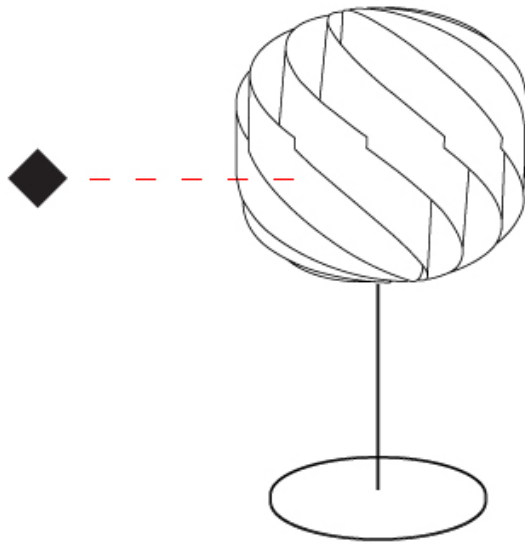

GLOBE PORTABLE

D64021-

PROJECT

TYPE

SPECIFIER

QUANTITY

DATE

D