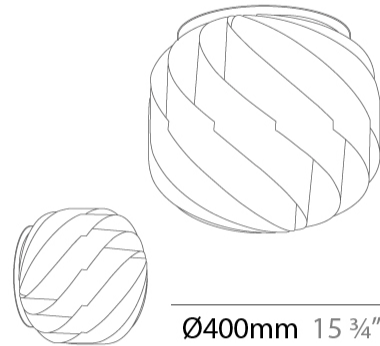

PROJECT	_____
TYPE	_____
SPECIFIER	_____
QUANTITY	_____
DATE	_____

GLOBE SURFACE

D62017-

base number   Finish
Options

1. To build a product code in our configurator select the specify button on the base model # product page
2. To build a manual product code on this datasheet choose from the options listed below in blue font and add the suffix to the base model #

GENERAL

Series: Globe
Partner: Linea Zero
Division: Design
Installation: Surface
Product Type: Ceiling Surface
Mounting Location: Ceiling

PHYSICAL

Shape: Round
Diameter (mm): 400
Diameter (in): 15 ¾
Height (mm): 390
Height (in): 15 ⅜
Diffuser: Polilux™ Shade - See Finish Options
Fixture Finish: WHI / BLK / SIL / NGD / COP / PKM
Fixture Material: Polilux™/ Metal holder
Primary Material: Non-Static Polilux

ELECTRICAL

Number of Lamps: 1
Lamp Type: LED Retrofit
Bulb Included: Bulb Not Included
Max. Wattage Per Lamp (W): 7
Lamp Base: E26
Input Voltage (V): 120
Upon Request: 277Vac / GU24

LED

OPTICAL

RATINGS AND CERTIFICATIONS

Certified By: Certified for North American Standards
IP rating: IP20