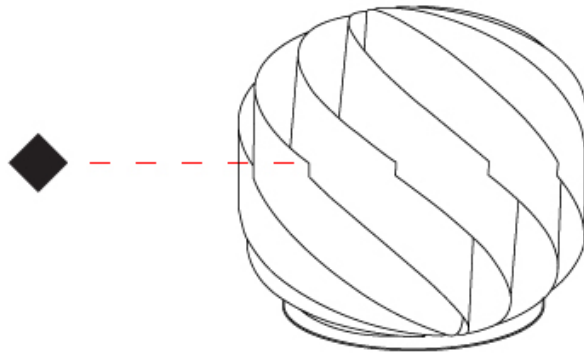

D64013-

PROJECT	_____
TYPE	_____
SPECIFIER	_____
QUANTITY	_____
DATE	_____