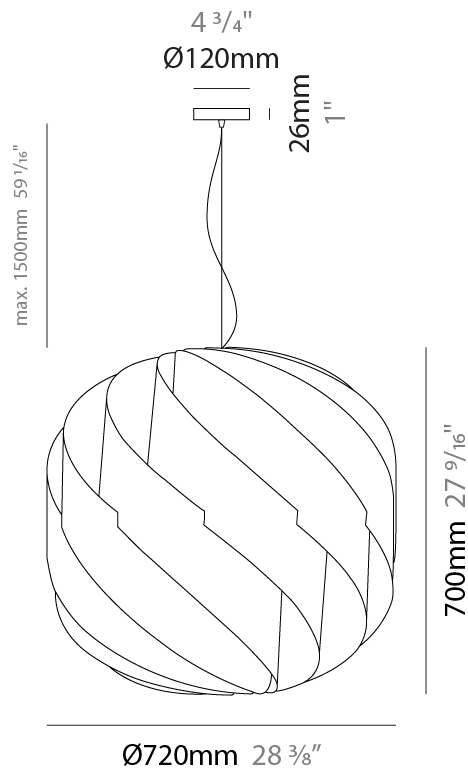

PROJECT	_____
TYPE	_____
SPECIFIER	_____
QUANTITY	_____
DATE	_____

GLOBE SUSPENSION

D61020-

base number   Finish
Options

1. To build a product code in our configurator select the specify button on the base model # product page
2. To build a manual product code on this datasheet choose from the options listed below in blue font and add the suffix to the base model #

GENERAL

Series: Globe
Partner: Linea Zero
Division: Design
Installation: Suspension
Product Type: Pendant
Mounting Location: Ceiling

PHYSICAL

Shape: Round
Diameter (mm): 720
Diameter (in): 28 ³/₈
Height (mm): 700
Height (in): 27 ⁹/₁₆
Max. Overall Height (mm): 2200
Max. Overall Height (in): 86 ⁵/₈
Diffuser: Polilux™ Shade - See Finish Options
Fixture Finish: WHI / BLK / SIL / NGD / COP / PKM
Fixture Material: Polilux™/ Metal holder
Primary Material: Non-Static Polilux
Cable Details: 1500mm / 59 1/16" Transparent Cable & Wire

ELECTRICAL

Number of Lamps: 3
Lamp Type: LED Retrofit
Bulb Included: Bulb Not Included
Max. Wattage Per Lamp (W): 7
Lamp Base: E26
Input Voltage (V): 120
Upon Request: 277Vac / GU24

LED

OPTICAL

RATINGS AND CERTIFICATIONS

Certified By: Certified for North American Standards
IP rating: IP20